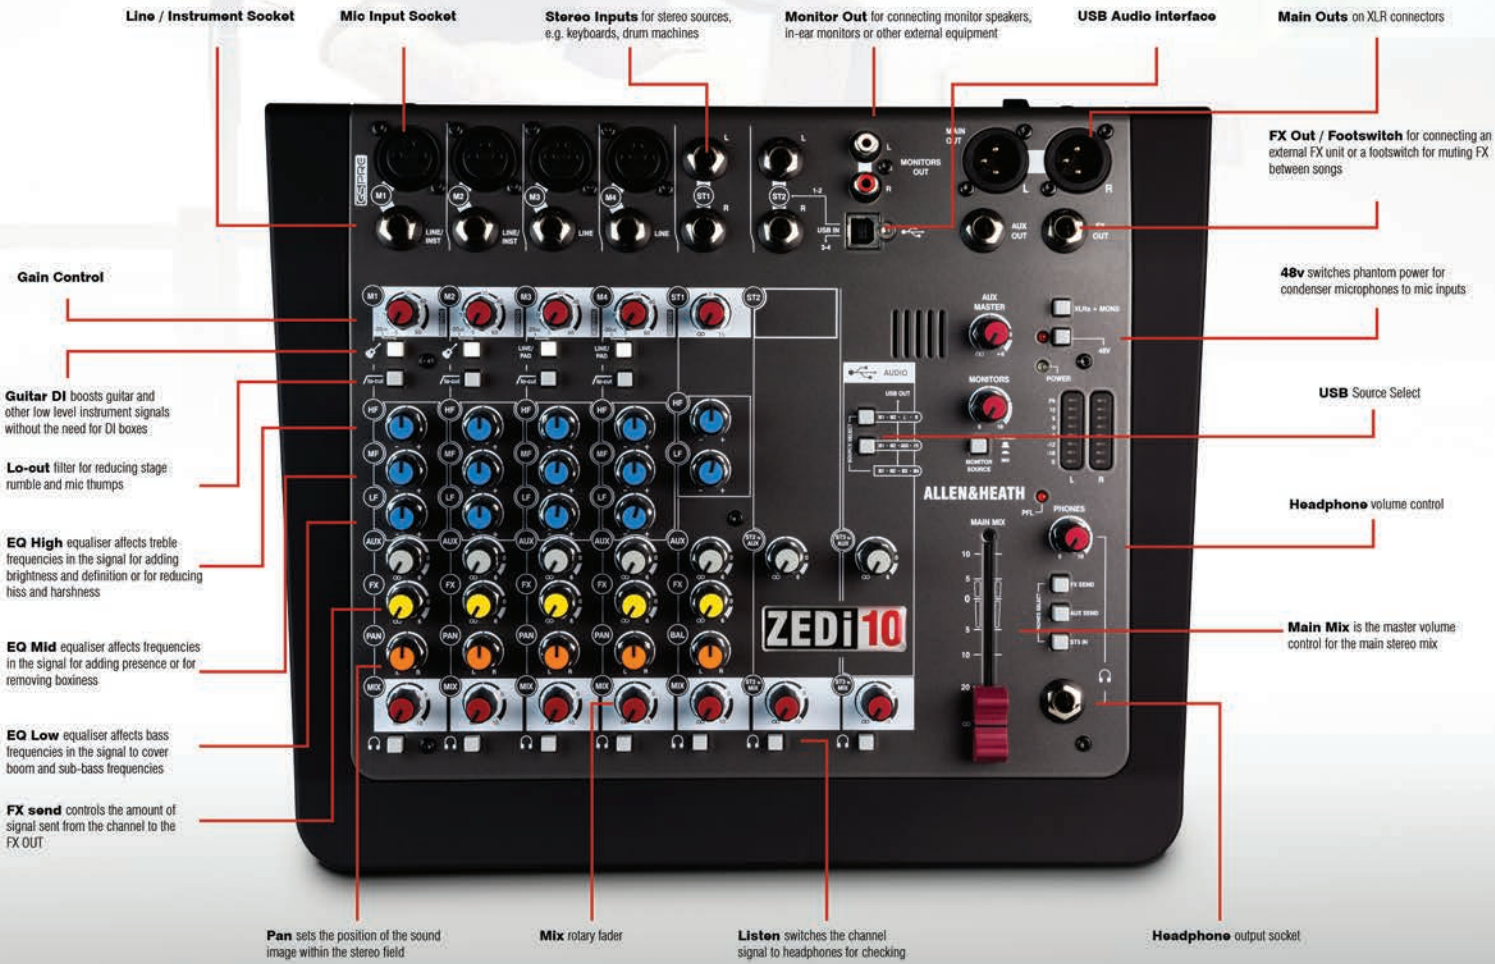

ZEDi10

ALLEN & HEATH